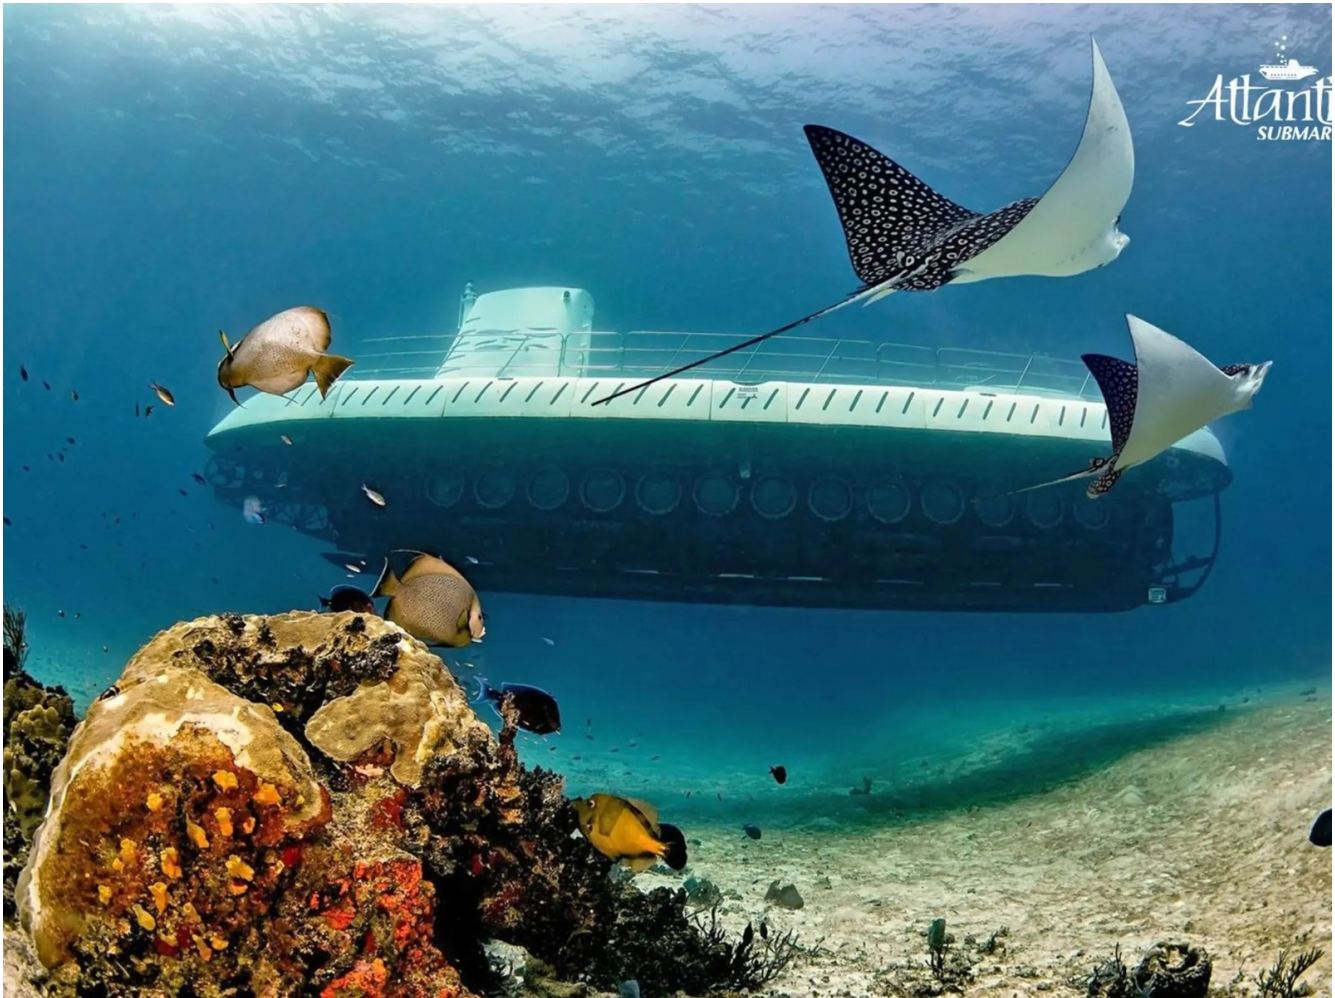

From Cozumel Submarine Atlantis Cozumel Adventure by Day and Sunset

📍 Atlantis Submarines Cozumel, Carr. Costera Sur Km 4, Zona Hotelera Sur, 77675 Cozumel, Q.R., México

Explore the underwater world of Cozumel aboard the Atlantis Submarine, descending up to 100 feet to discover vibrant coral reefs and marine life—all without getting wet. Choose a daytime dive for crystal-clear views or a magical sunset experience as the ocean transforms beneath you. Perfect for all ages, safe, comfortable, and unforgettable.

Please enable javascript in your browser to book

Tour Facts

Tour Type:
continuous

Tour Itinerary

:

“Alright everyone, welcome aboard the Atlantis Submarine here in Cozumel.

In just a few minutes, we’ll be descending almost **100 feet below the surface**, and what you’re about to see is part of the **second-largest coral reef system in the world**, the Mesoamerican Reef.

One of the most interesting things is that this entire experience happens **without getting wet**. The submarine is fully air-conditioned and designed to handle deep ocean pressure safely, making it perfect for families and first-time visitors.

Now, if you look closely at the sandy bottom, you may see old **shipwreck remains**. Cozumel has been an important maritime route for centuries, from ancient Maya traders to modern cruise ships.

And during our sunset dives, the reef completely changes — fish behavior shifts, colors deepen, and the underwater world becomes quieter and more mysterious.